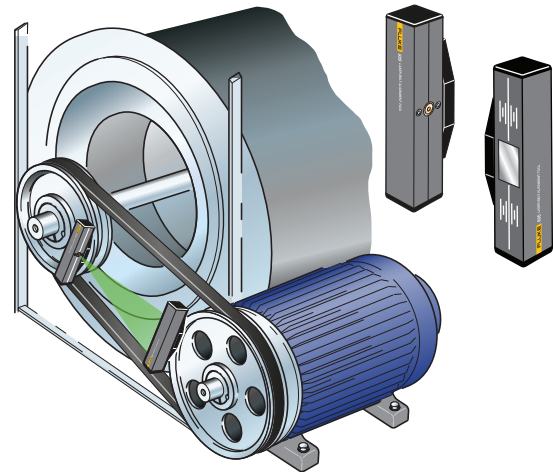

# 835 Laser Belt Alignment Tool

  [www.fluke.com](http://www.fluke.com)

PN 5324451 August, 2021  
©2021 Fluke Corporation, All Rights Reserved